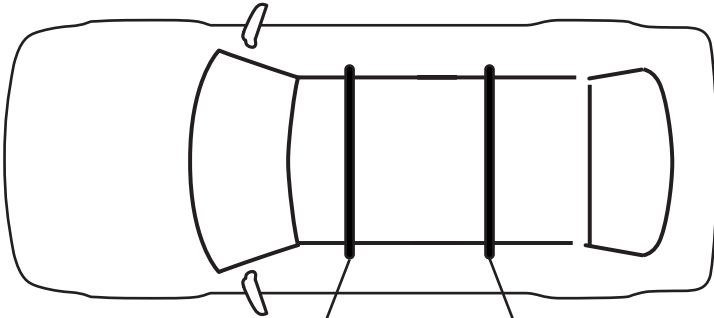

5.

Cruz Airo Fuse

Ceed Tourer (19→)

Cruz Airo Fuse 90

Cruz Airo Fuse 90

Xceed (19→)

Cruz Airo Fuse 98

Cruz Airo Fuse 90