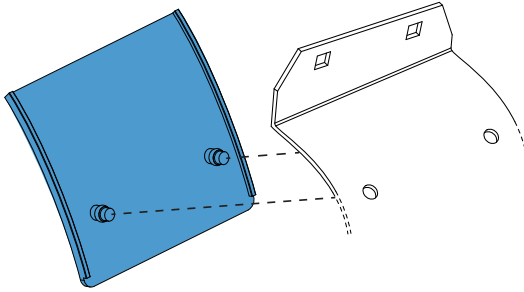

5.

Cruz Airo Fuse

Ceed Tourer (19→)

Cruz Airo Fuse 90

Cruz Airo Fuse 90

Xceed (19→)

Cruz Airo Fuse 98

Cruz Airo Fuse 90