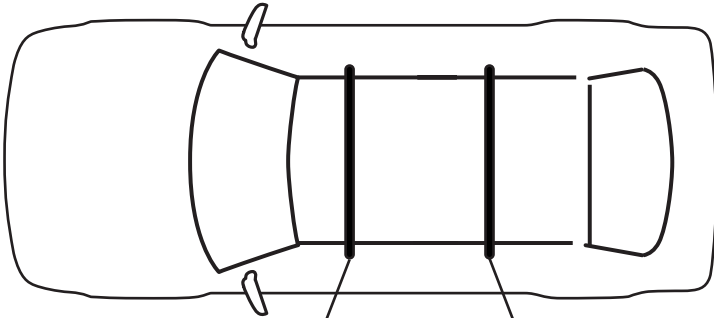

5.

Cruz Airo Fuse

Opel Zafira Tourer (12→)

Cruz Airo Fuse 106

Cruz Airo Fuse 98

Opel Astra ST (11→16)

Cruz Airo Fuse 98

Cruz Airo Fuse 90