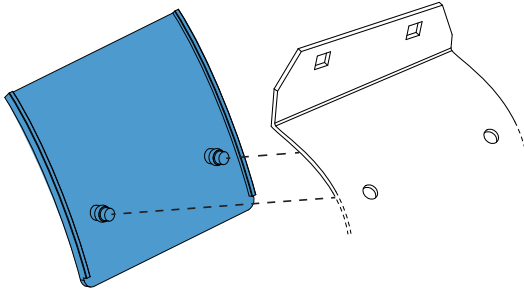

5.

Cruz Airo Fuse

Opel Zafira Tourer (12→)

Cruz Airo Fuse 106

Cruz Airo Fuse 98

Opel Astra ST (11→16)

Cruz Airo Fuse 98

Cruz Airo Fuse 90